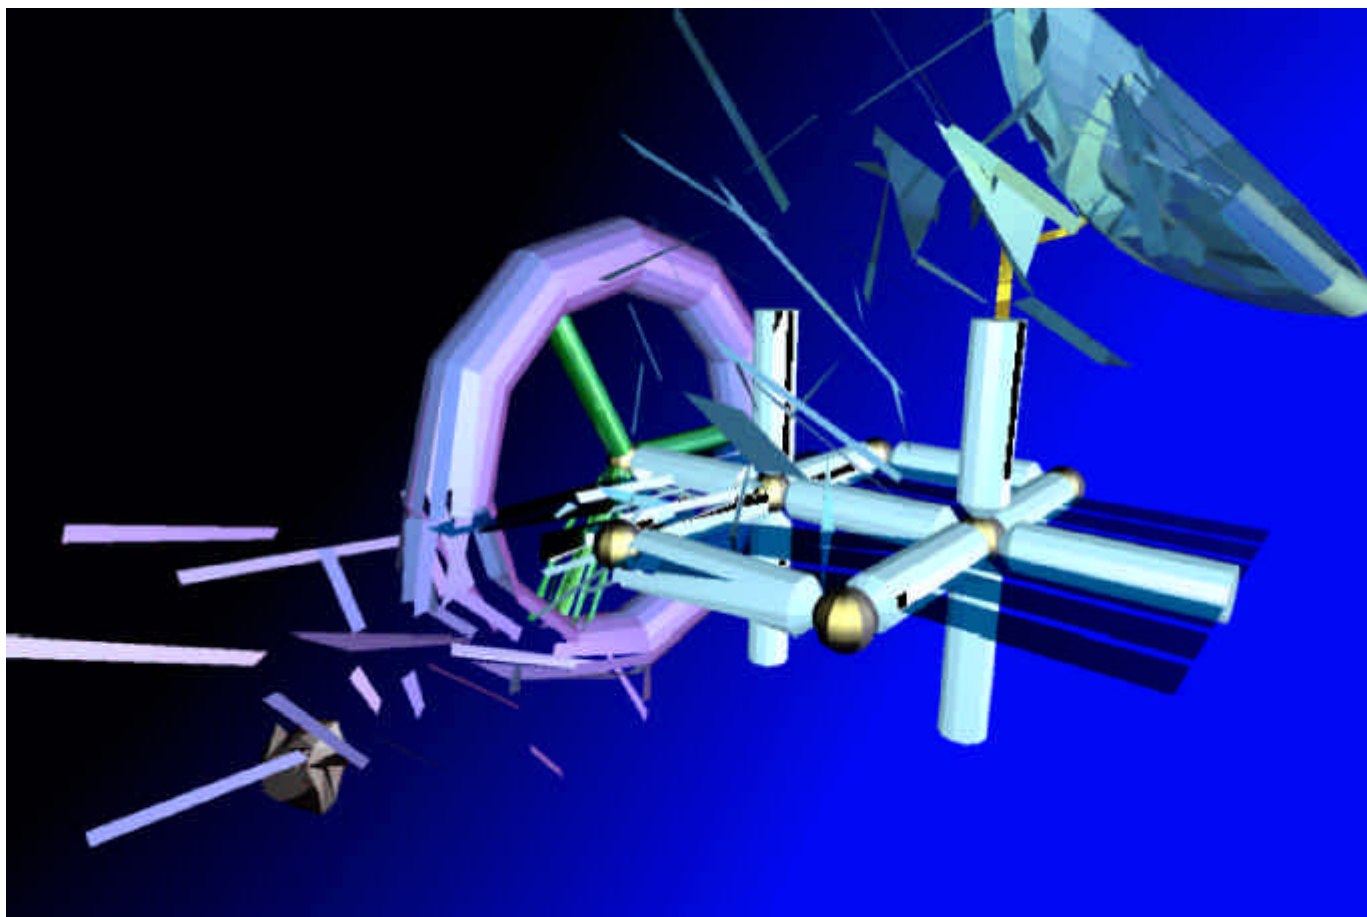

Atlantis rendered

Atlantis rendered

3D 4-1 Convert to Mesh		PLATE 1 OF 1
CHECKED BY:	SCALE: M 1:1	
DATE: 5/14/99	DRAWN BY: Dylan Hoen bkf11	