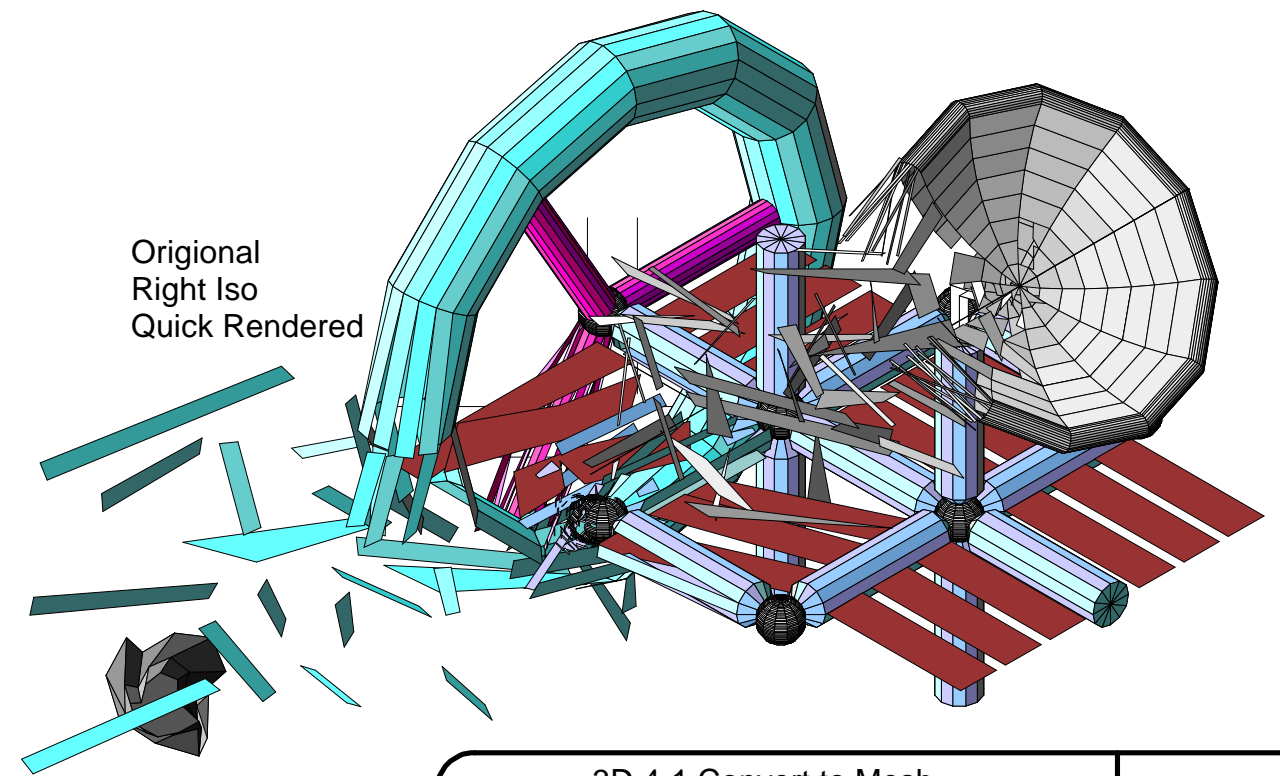

Atlantis rendered

Atlantis rendered

3D 4-1 Convert to Mesh		PLATE 1 OF 1
CHECKED BY:	SCALE: M 1:1	
DATE: 5/14/99	DRAWN BY: Dylan Hoen bkf11	