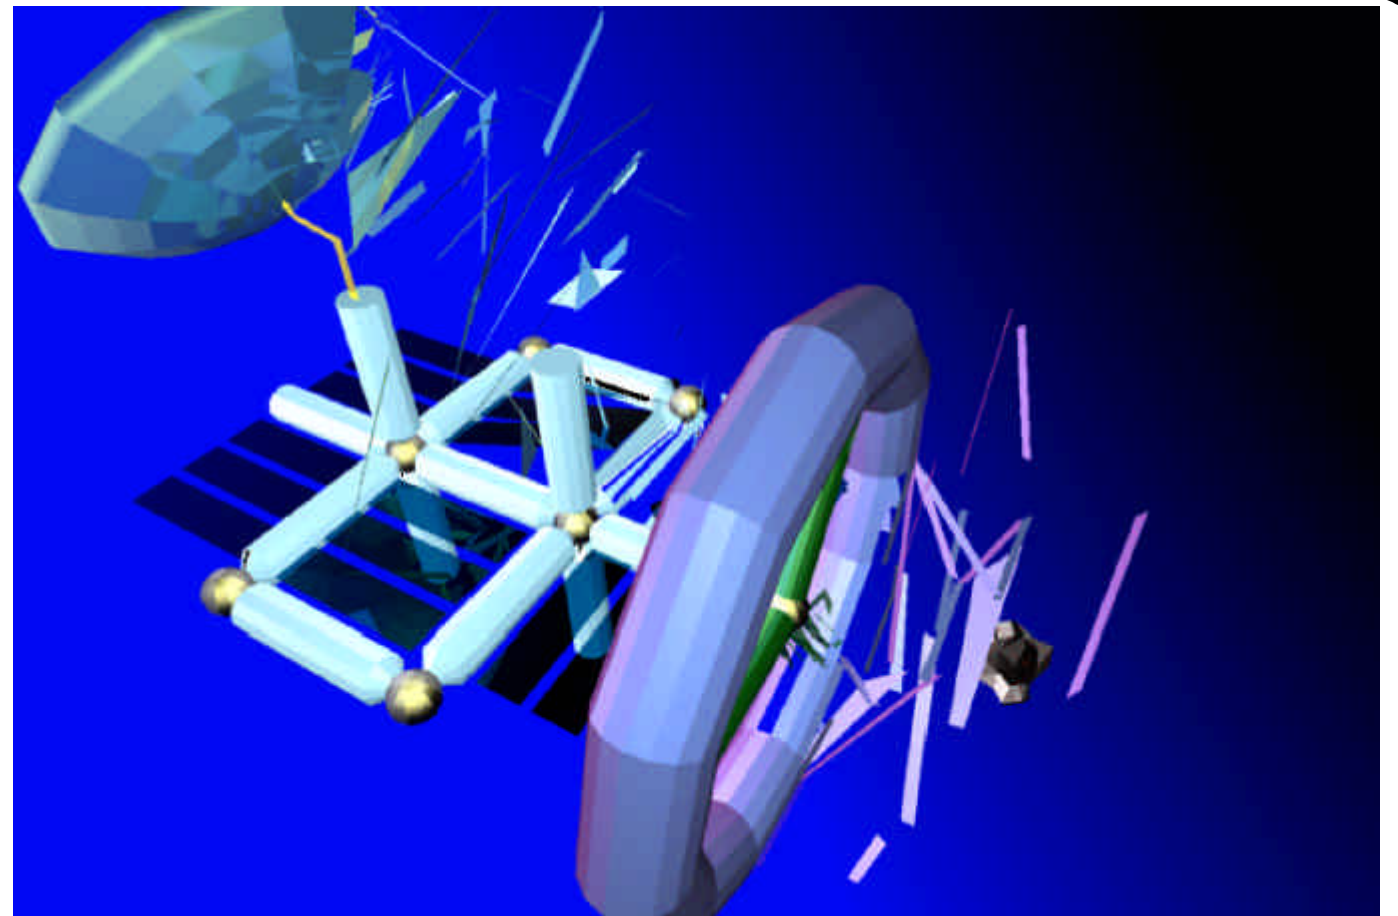

Atlantis rendered

Atlantis rendered

3D 4-1 Convert to Mesh		PLATE 1 OF 1
CHECKED BY:	SCALE: M 1:1	
DATE: 5/14/99	DRAWN BY: Dylan Hoen bkf11	