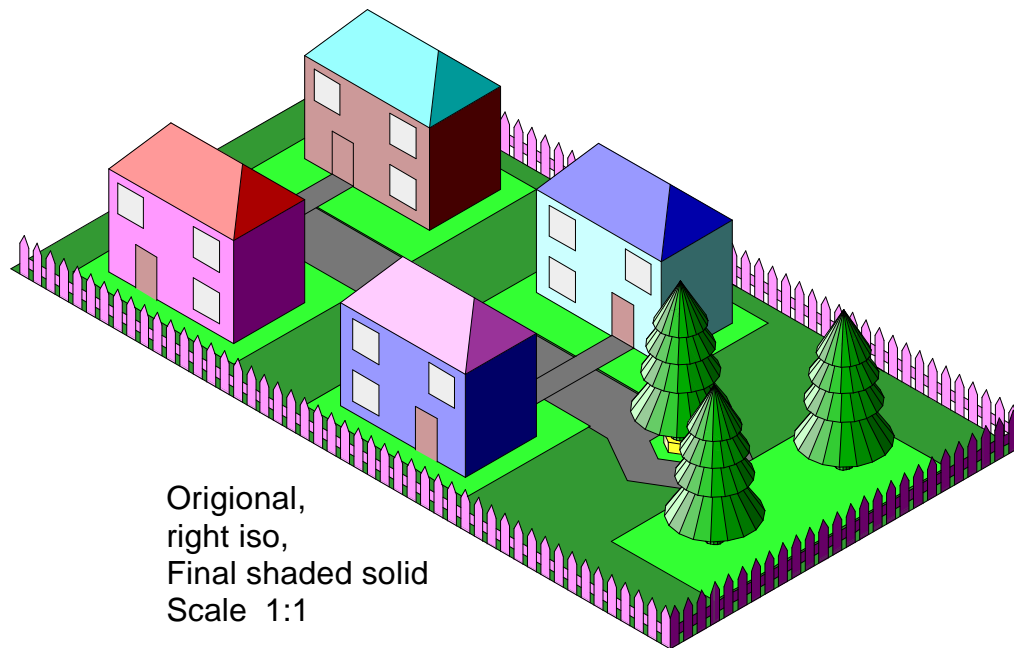

Artlantis Rendered

Artlantis Rendered

Original,
right iso,
Final shaded solid
Scale 1:1

3D 6-7 View Shaded Solid		PLATE 1 OF 1
CHECKED BY:	SCALE: M 1:1	
DATE: 6/11/99	DRAWN BY: Dylan Hoen bkf11	