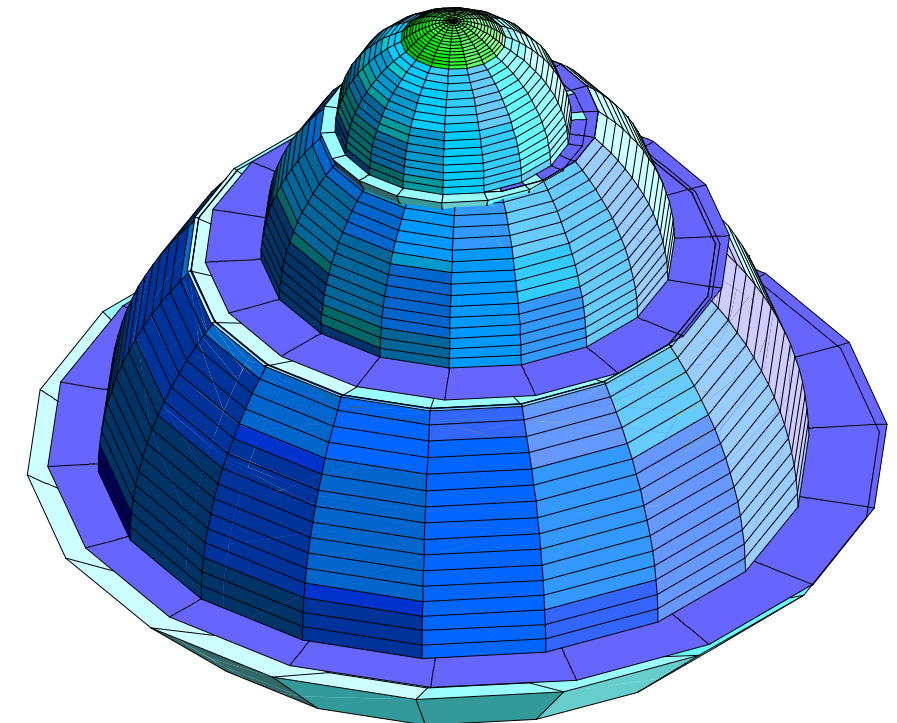

Front wire frame
scale 1:2

Front shaded without water
Scale 1:2

Right iso without water
Scale 1:1.4142135

Artlantis rendered with water

Right iso with water
Scale 1:1.4142135

3D 2-1 Sweep		PLATE 1 OF 1
CHECKED BY:	SCALE: M 1:1	
DATE: 5/12/99	DRAWN BY: Dylan Hoen bkf11	