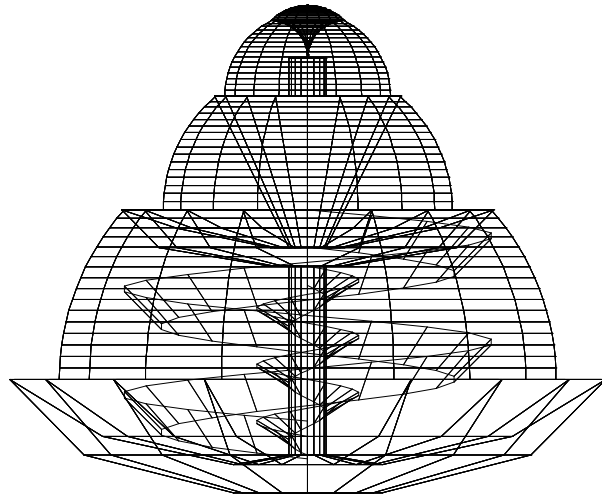

Front wire frame
scale 1:2

Front shaded without water
Scale 1:2

Right iso without water
Scale 1:1.4142135

Artlantis rendered with water

Right iso with water
Scale 1:1.4142135

3D 2-1 Sweep		PLATE 1 OF 1
CHECKED BY:	SCALE: M 1:1	
DATE: 5/12/99	DRAWN BY: Dylan Hoen bkf11	