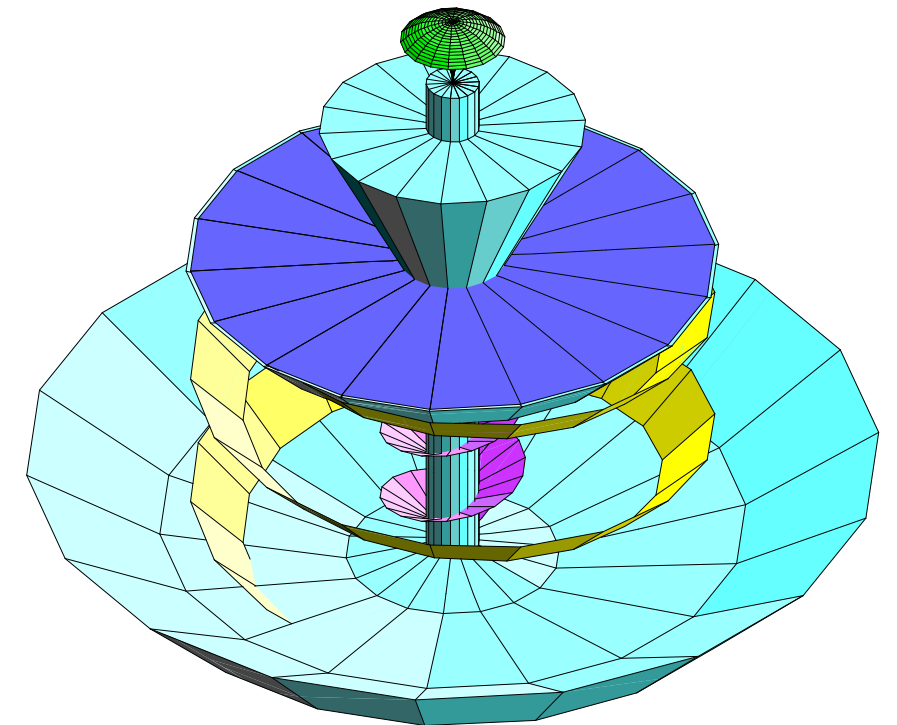

Front wire frame
scale 1:2

Front shaded without water
Scale 1:2

Right iso without water
Scale 1:1.4142135

Artlantis rendered with water

Right iso with water
Scale 1:1.4142135

3D 2-1 Sweep		PLATE 1 OF 1
CHECKED BY:	SCALE: M 1:1	
DATE: 5/12/99	DRAWN BY: Dylan Hoen bkf11	