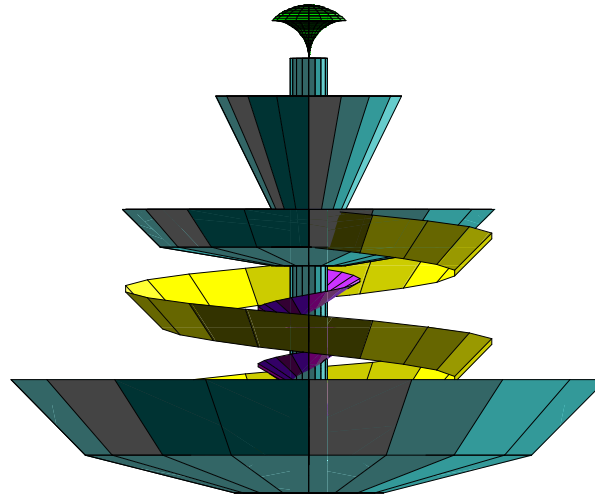

Front wire frame
scale 1:2

Front shaded without water
Scale 1:2

Right iso without water
Scale 1:1.4142135

Artlantis rendered with water

Right iso with water
Scale 1:1.4142135

3D 2-1 Sweep		PLATE 1 OF 1
CHECKED BY:	SCALE: M 1:1	
DATE: 5/12/99	DRAWN BY: Dylan Hoen bkf11	