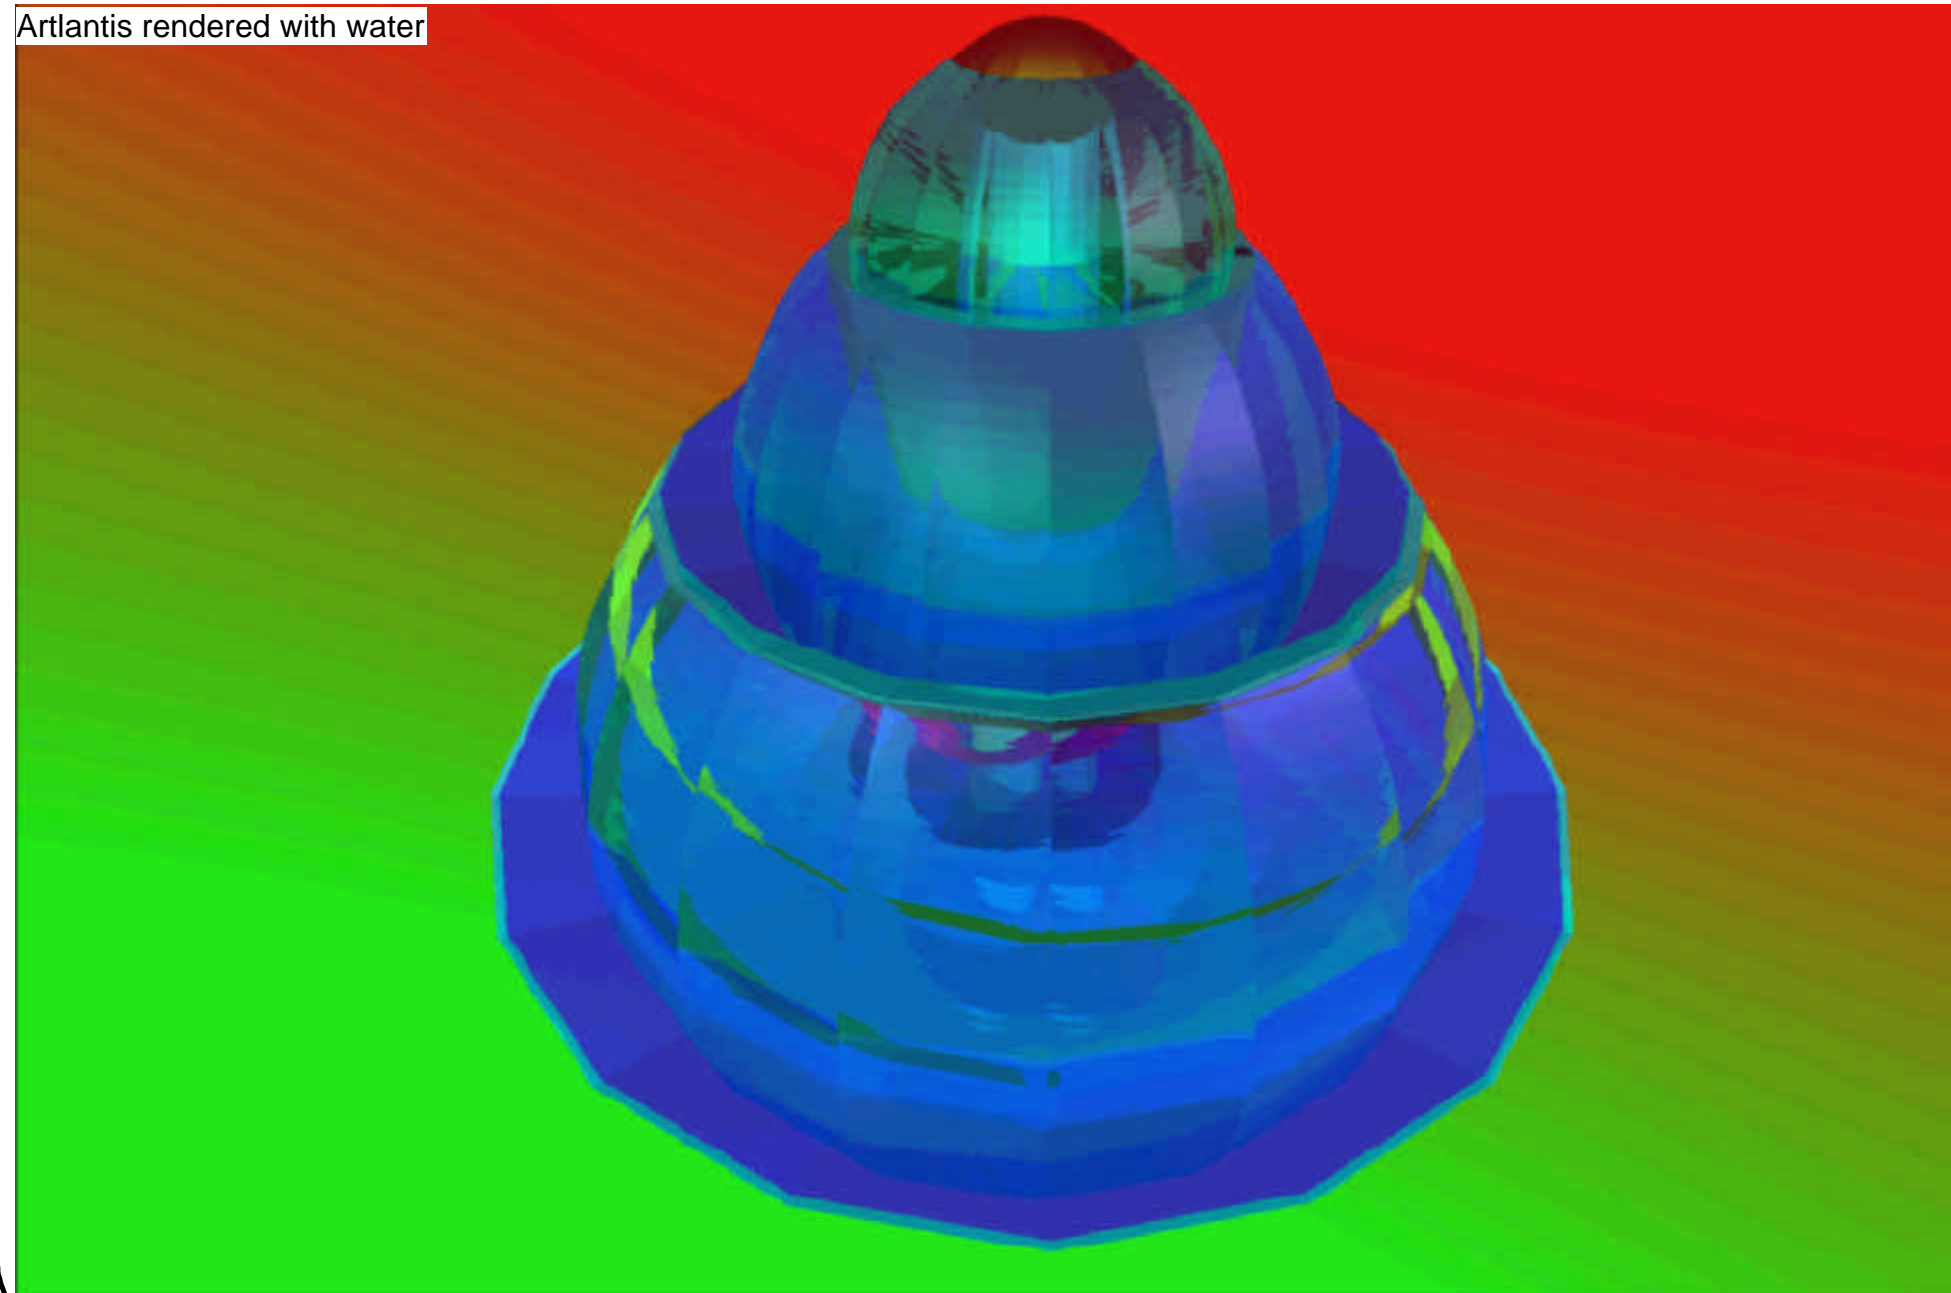

Front wire frame
scale 1:2

Front shaded without water
Scale 1:2

Right iso without water
Scale 1:1.4142135

Artlantis rendered with water

Right iso with water
Scale 1:1.4142135

3D 2-1 Sweep		PLATE 1 OF 1
CHECKED BY:	SCALE: M 1:1	
DATE: 5/12/99	DRAWN BY: Dylan Hoen bkf11	